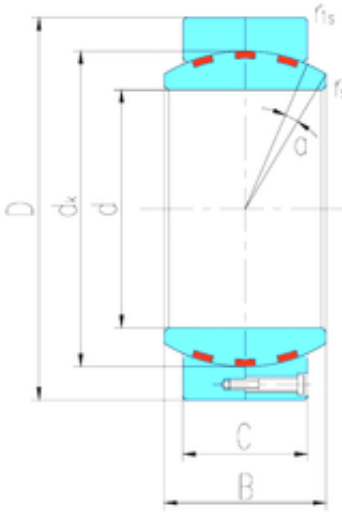

NTN Bearing Driveshaft USA CORP.

460 mm x 650 mm x 325 mm LS GEH460HF/Q
Plain bearings

Bearing No. GEH460HF/Q

Size	460x650x325 mm
Bore Diameter	460 mm
Outer Diameter	650 mm
Width	325 mm
d	460 mm
D	650 mm
B	325 mm
C	308 mm
dk	593 mm
r min.	1,5 mm
r1 min.	4 mm
Angle	2 °
Weight	395 Kg
Basic dynamic load rating (C)	18260 kN

GEH460HF/Q Bearing 2D drawings and 3D CAD models