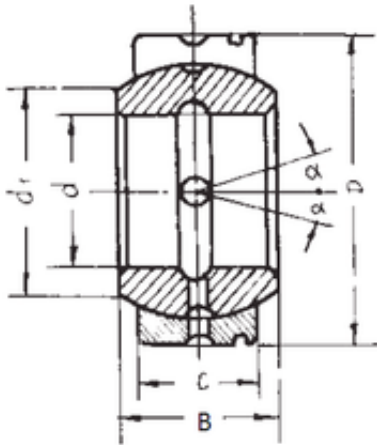

# NTN Bearing Driveshaft USA CORP.

100 mm x 160 mm x 88 mm FBJ GE100XS/K  
Plain bearings

Bearing No. GE100XS/K

Size	100x160x88 mm
Bore Diameter	100 mm
Outer Diameter	160 mm
Width	88 mm
d	100 mm
D	160 mm
B	88 mm
C	75 mm
d1	121,5 mm
Angle	5 °
Weight	7,43 Kg
Basic dynamic load rating (C)	891 kN

GE100XS/K Bearing 2D drawings and 3D CAD models