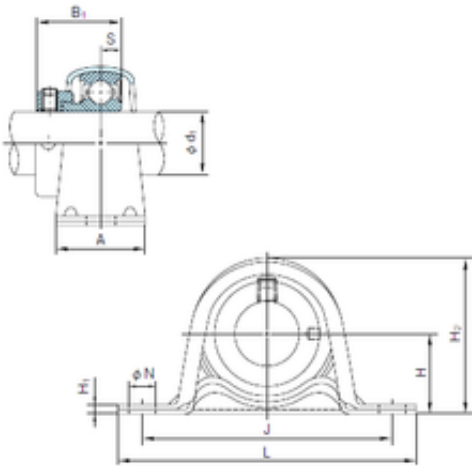

# NTN Bearing Driveshaft USA CORP.

UCF313 Bearing 2D drawings and 3D CAD models

## NACHI UCF313 Bearing units

Bearing No. UCF313

Bore Diameter	65 mm
d1	65 mm
A0	78 mm
A	58 mm
A1	22 mm
B	75 mm
J	166 mm
L	208 mm
N	23 mm
S	30 mm
Bolt (G)	M20
A2	33 mm