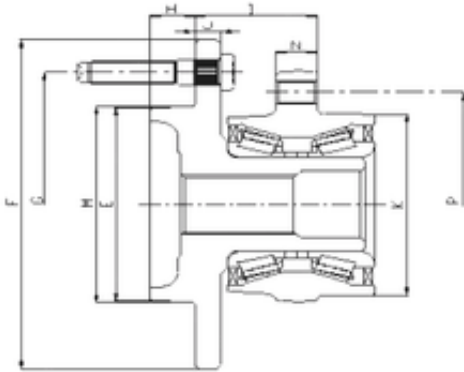

## ILJIN IJ223045 Angular contact ball bearings

Bearing No. IJ223045

P	140 mm
I	57,84 mm
E	116,69 mm
F	199,3 mm
G	165,1 mm
H	19 mm
J	10,1 mm
K	105,8 mm
M	117,89 mm
N	18,3 mm
1	Wheel Bearing

IJ223045 Bearing 2D drawings and 3D CAD models