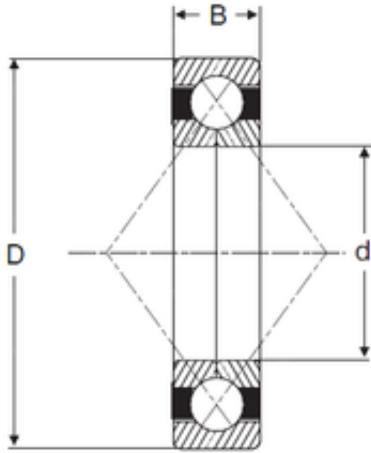

# NTN Bearing Driveshaft USA CORP.

100 mm x 180 mm x 34 mm SIGMA QJ 220 N2  
Angular contact ball bearings

Bearing No. QJ 220 N2

Size	100x180x34 mm
Bore Diameter	100 mm
Outer Diameter	180 mm
Width	34 mm
d	100 mm
D	180 mm
B	34 mm
C	34 mm

QJ 220 N2 Bearing 2D drawings and 3D CAD models