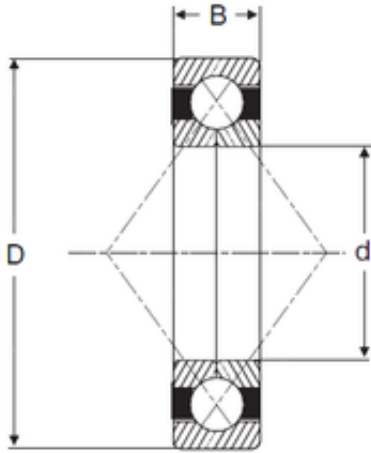

# NTN Bearing Driveshaft USA CORP.

60 mm x 130 mm x 31 mm SIGMA QJ 312  
Angular contact ball bearings

Bearing No. QJ 312

Size	60x130x31 mm
Bore Diameter	60 mm
Outer Diameter	130 mm
Width	31 mm
d	60 mm
D	130 mm
B	31 mm
C	31 mm

QJ 312 Bearing 2D drawings and 3D CAD models