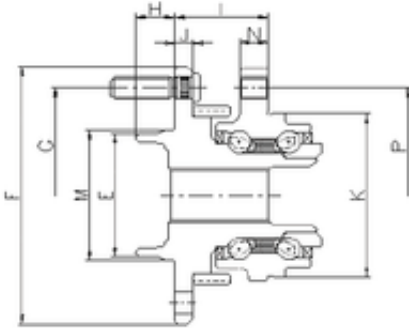

## ILJIN IJ123028 Angular contact ball bearings

Bearing No. IJ123028

P	112 mm
I	35,9 mm
E	63,2 mm
F	139 mm
G	108 mm
H	17,8 mm
J	11,2 mm
K	85,4 mm
M	70,92 mm
N	14,3 mm
1	Wheel Bearing

IJ123028 Bearing 2D drawings and 3D CAD models